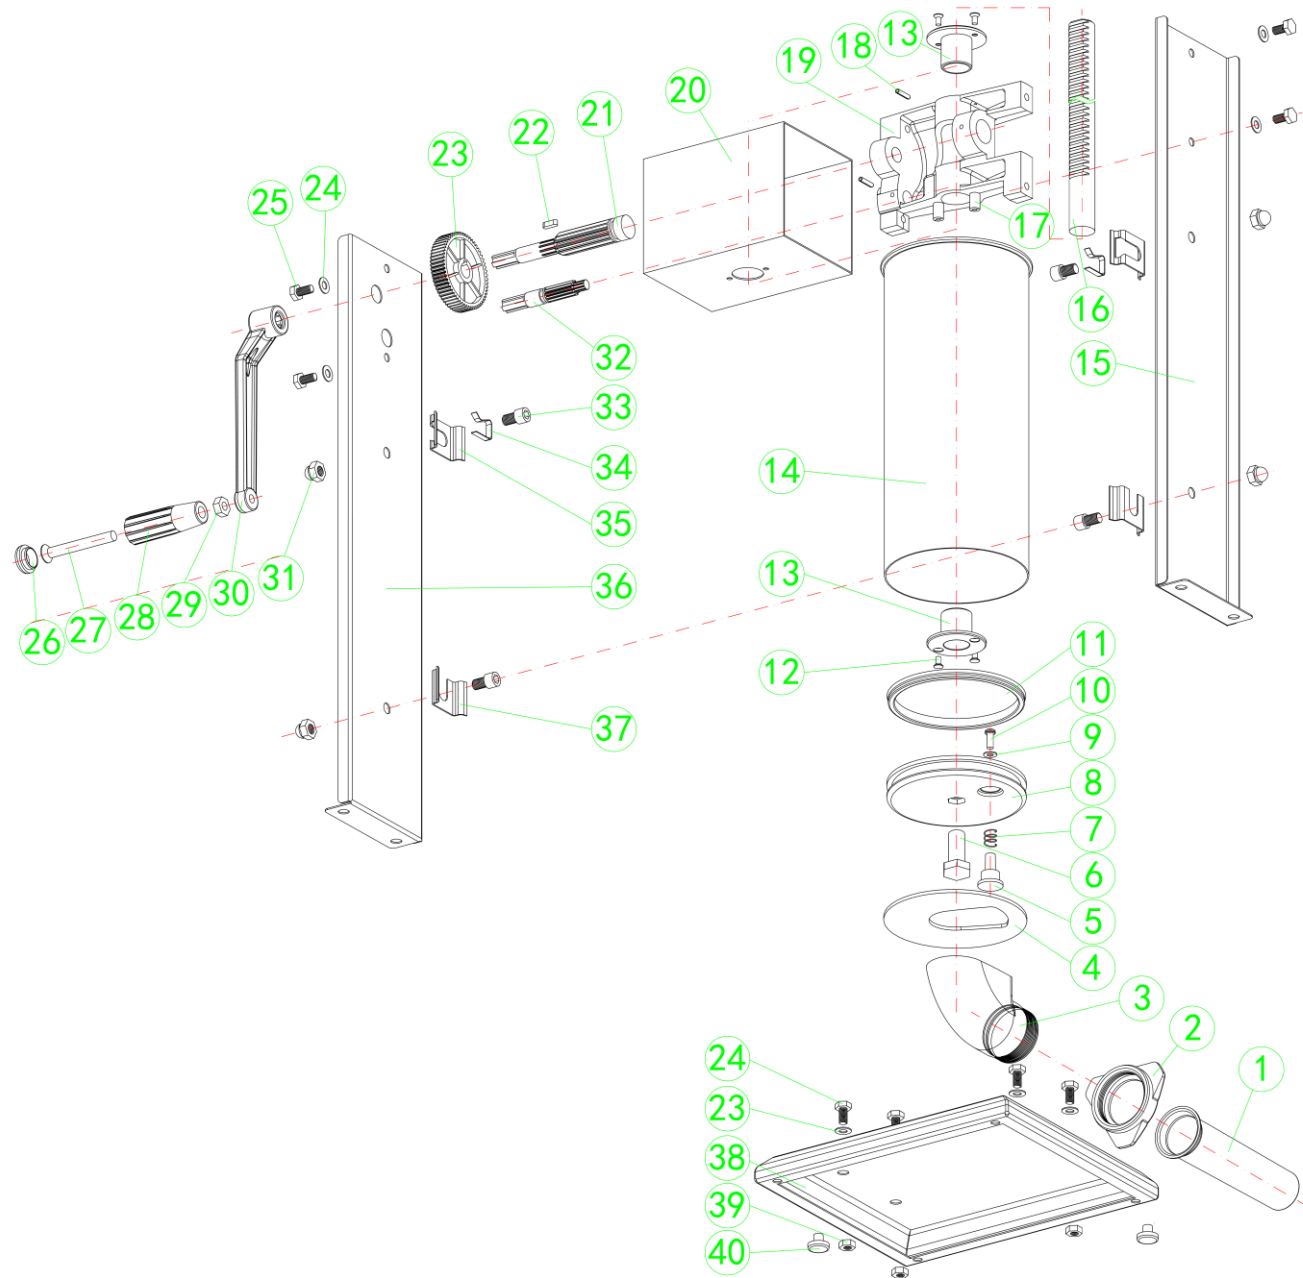

WFV7

No.	Part Name	REF NAV
1	Funnel 10 mm	SS7-F10
	Funnel 20 mm	SS7-F20
	Funnel 30 mm	SS7-F30
	Funnel 35 mm	SS7-F35
2	Trefoil nut	
3	Connection	SS7-05
4	Base plate	
14	S/S cylinder	
5	Valve	
6	Screw M10x20	
7	Spring	
8	Pressure plate	SS7-11
9	Gasket Ø5	
10	Screw M5x12	
11	Rubber ring	
12	Screw M4x10	
13	Gland	
15	Right shelf	
16	Rack	
17	Stanchion	
18	Pin Ø4x20	
19	Gear module	
20	Shelf	
21	Shaft gear B	
22	Key 5x15	
23	Big gear	
24	Gasket Ø8	
25	Screw M8x16	
26	Handlebar cover	
27	Screw	SS7-30
28	Handlebar	
29	Nut M10	
30	Handle	
31	Domed nut M8	
32	Shaft gear A	
33	Screw M8x12	
34	Spring	
35	Bracket B	
36	Left shelf	
37	Bracket A	SS7-40
38	Bottom plate	
39	Nut M8	
40	Rubber foot	